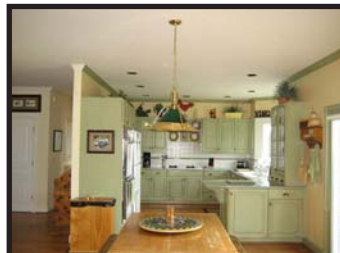

61 View Acres Plus Home - 3435 Fish Lake Road, New Meadows, Idaho

Directions To Property: Hwy. 55 towards New Meadows, S. on Raney, E. on Fish Lake, 2nd driveway on right

Property Details: 3,835 SF 4 bdrm., 3 bath home plus apartment w/kitchenette and full bath located over the garage on 61 view acres. Home is perched on a hill overlooking the beautiful valley at New Meadows. Close to downhill skiing, hunting, fishing & whitewater rafting. **Minimum Bid: \$449,000.**