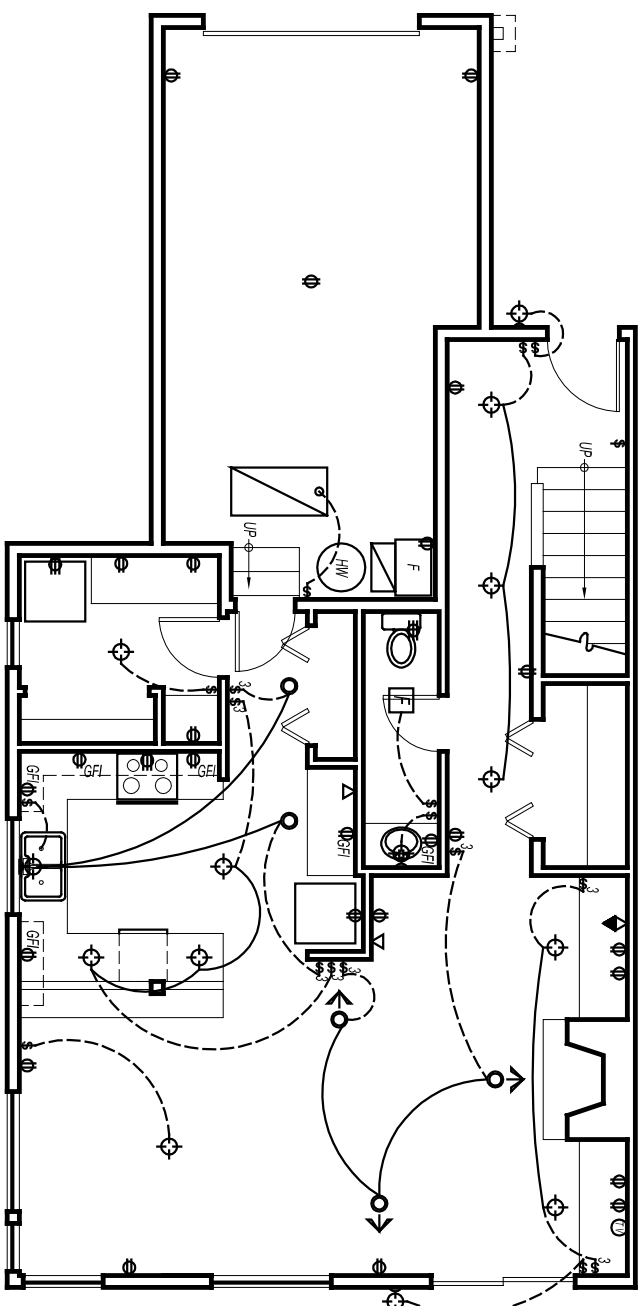

UPPER FLR ELEC PLAN - END UNIT
1/4" = 1'-0"

- ELECTRICAL SYMBOL LEGEND**
- CAN LIGHT
 - WALL WASHER
 - WALL HUNG FIXTURE
 - PENDANT FIXTURE
 - STD OUTLET
 - GFCI OUTLET
 - SFI SPECIALTY OUTLET
 - 2'-0" x 4'-0" FLUOR. FX
 - ⌘ STD SWITCH
 - ⌘ 3-WAY SWITCH
 - ⌘ TV CABLE OUTLET
 - ⌘ PHONE JACK
 - ⌘ DATA JACK
 - ⌘ PHONE / DATA COMBO
 - ⌘ EXHAUST FAN

MAIN FLR ELEC PLAN - END UNIT
1/4" = 1'-0"

COPYRIGHT © 2005

CONDOMINIUMS
PAYETTE VIEW ESTATES
McCALL, ID

DATE 100405
DRAWN BY JRB
FILE 05004EPC
SHEET

E1.2