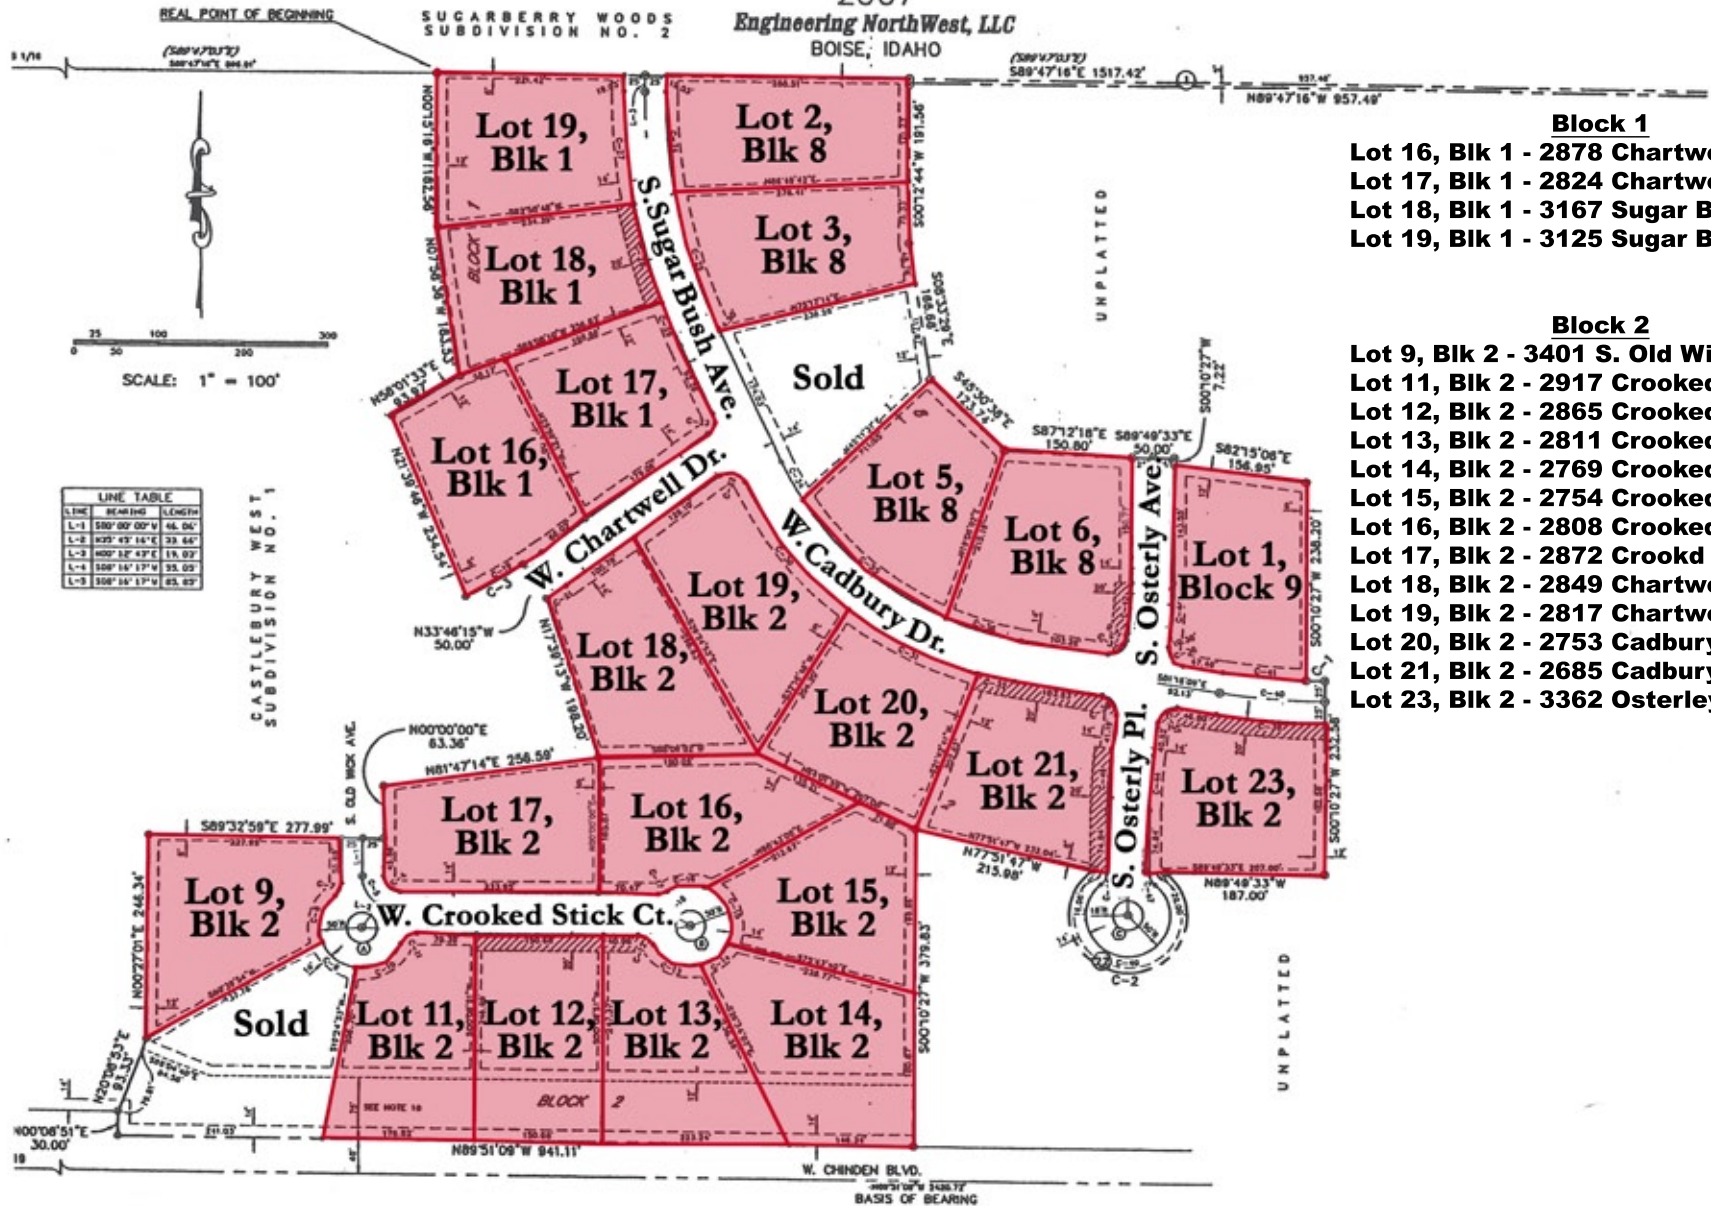

PLAT SHOWING CASTLEBURY WEST SUBDIVISION NO. 2

A RESUBDIVISION OF LOT 8, BLOCK 1 CASTLEBURY WEST SUBDIVISION NO. 1 &
A PORTION OF THE S1/2 OF THE SW1/4 OF SECTION 19, T.4N., R.1E., B.M.
EAGLE, ADA COUNTY, IDAHO

2007

Engineering NorthWest, LLC

BOISE, IDAHO

Block 1

- Lot 16, Blk 1 - 2878 Chartwell Drive
- Lot 17, Blk 1 - 2824 Chartwell Drive
- Lot 18, Blk 1 - 3167 Sugar Bush Ave.
- Lot 19, Blk 1 - 3125 Sugar Bush Ave.

Block 2

- Lot 9, Blk 2 - 3401 S. Old Wick Avenue
- Lot 11, Blk 2 - 2917 Crooked Stick Ct.
- Lot 12, Blk 2 - 2865 Crooked Stick Ct.
- Lot 13, Blk 2 - 2811 Crooked Stick Ct.
- Lot 14, Blk 2 - 2769 Crooked Stick Ct.
- Lot 15, Blk 2 - 2754 Crooked Stick Ct.
- Lot 16, Blk 2 - 2808 Crooked Stick Ct.
- Lot 17, Blk 2 - 2872 Crooked Stick Ct.
- Lot 18, Blk 2 - 2849 Chartwell Drive
- Lot 19, Blk 2 - 2817 Chartwell Drive
- Lot 20, Blk 2 - 2753 Cadbury Drive
- Lot 21, Blk 2 - 2685 Cadbury Drive
- Lot 23, Blk 2 - 3362 Osterley Avenue